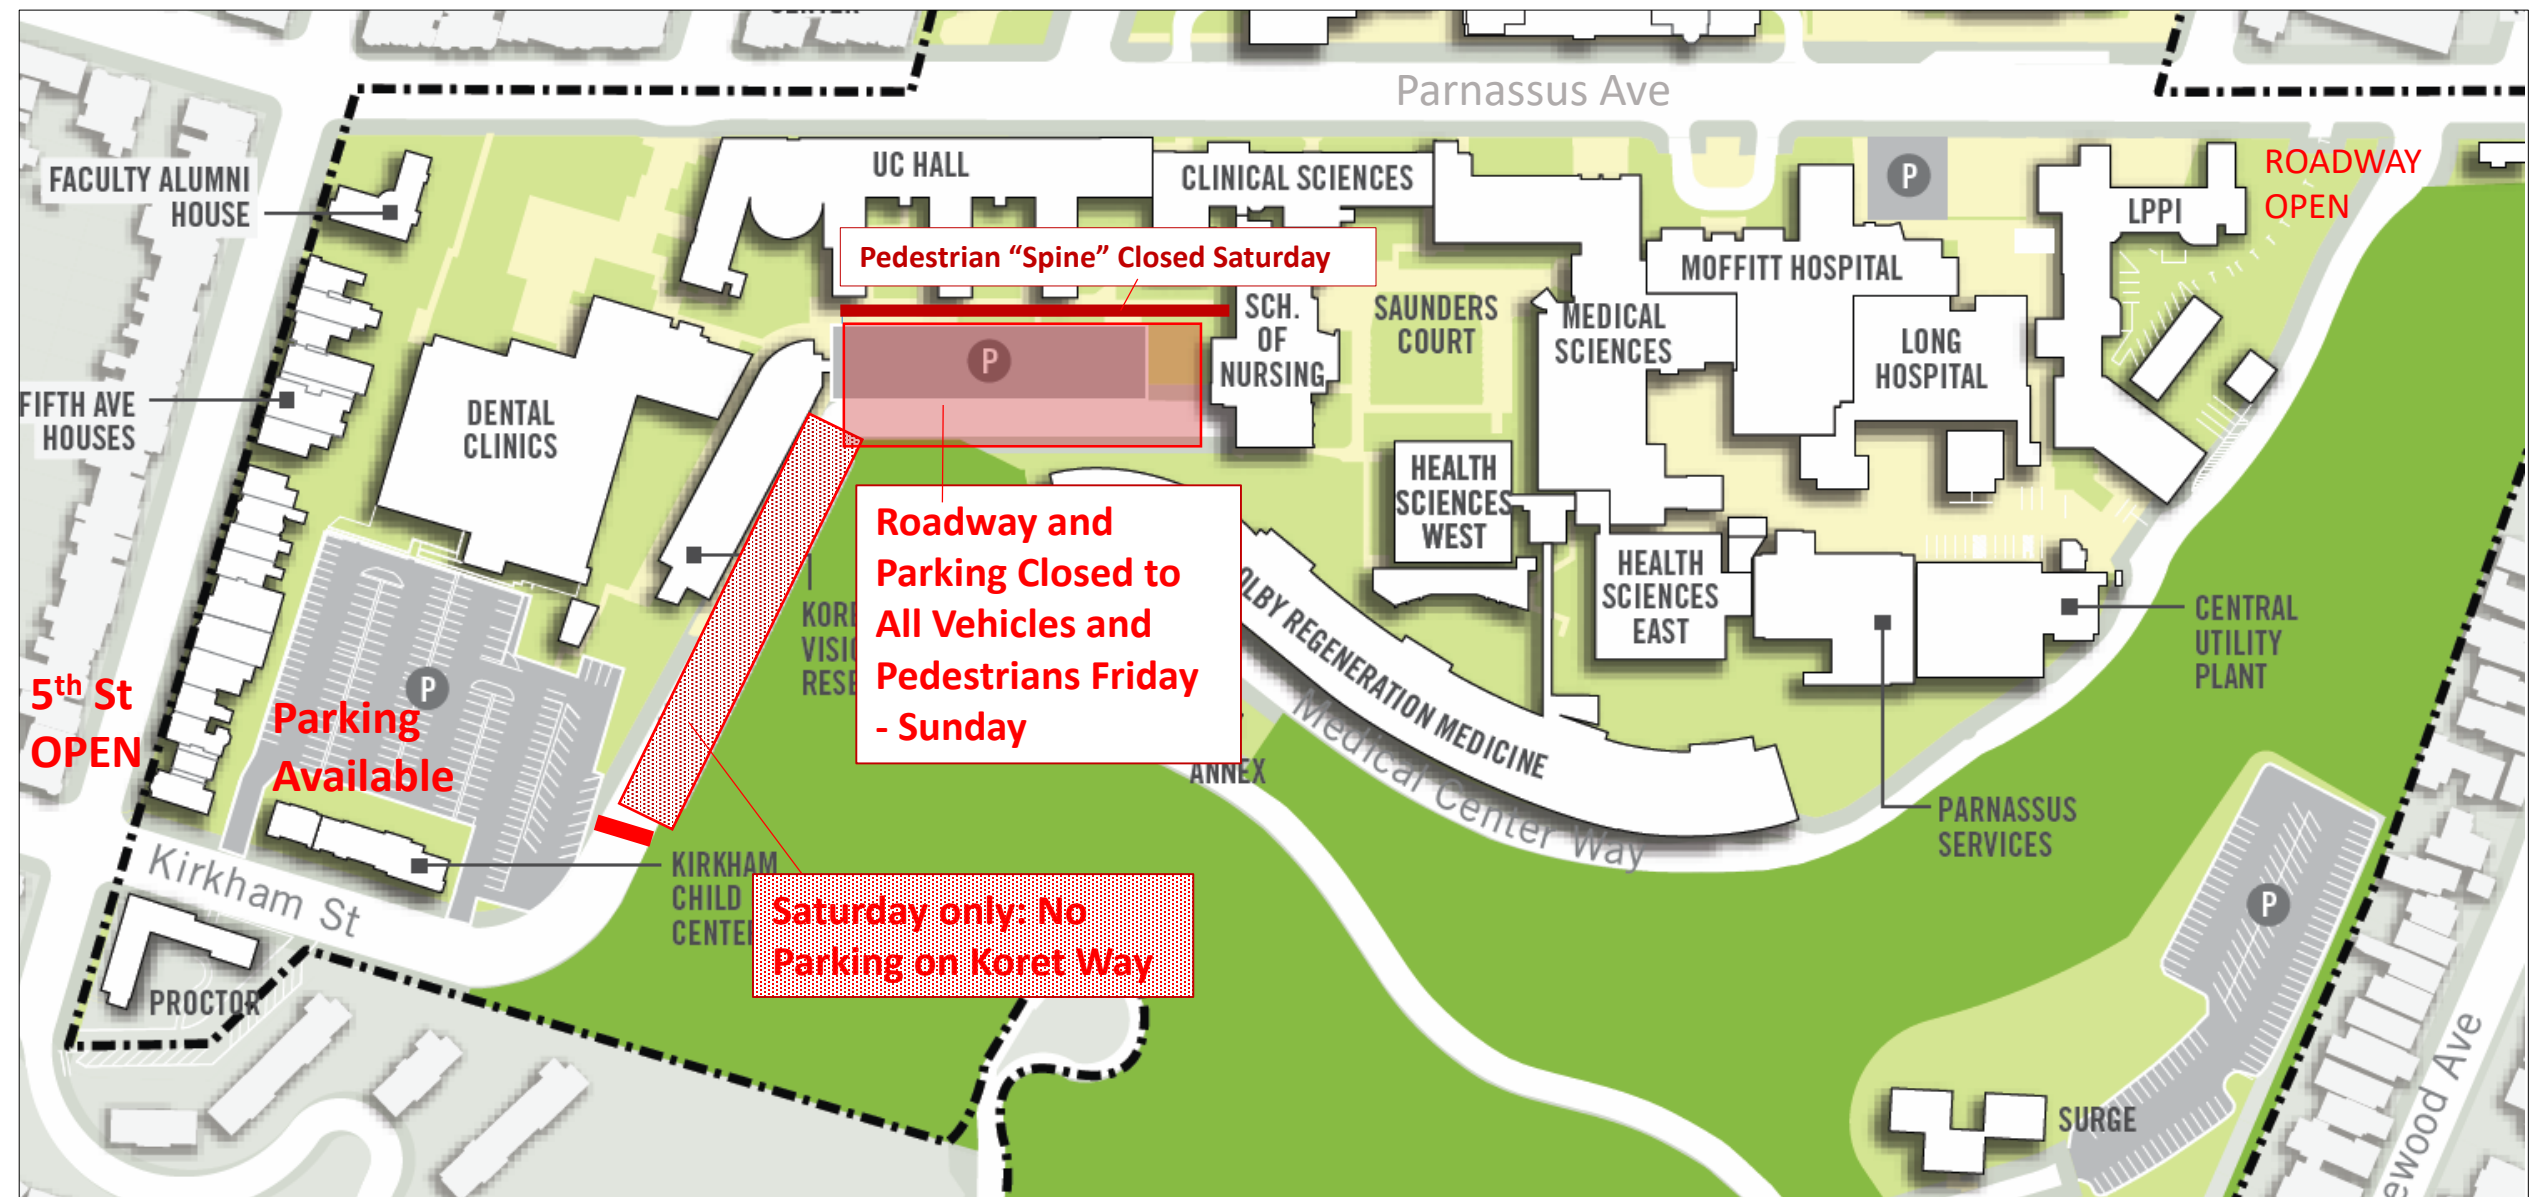

ACCESS JUNE 8-10 DURING CSB TOWER CRANE INSTALLATION

 Area Closed to All Vehicles and Pedestrians Friday - Sunday

 No Parking Saturday

 Pedestrian "Spine" Closed Saturday